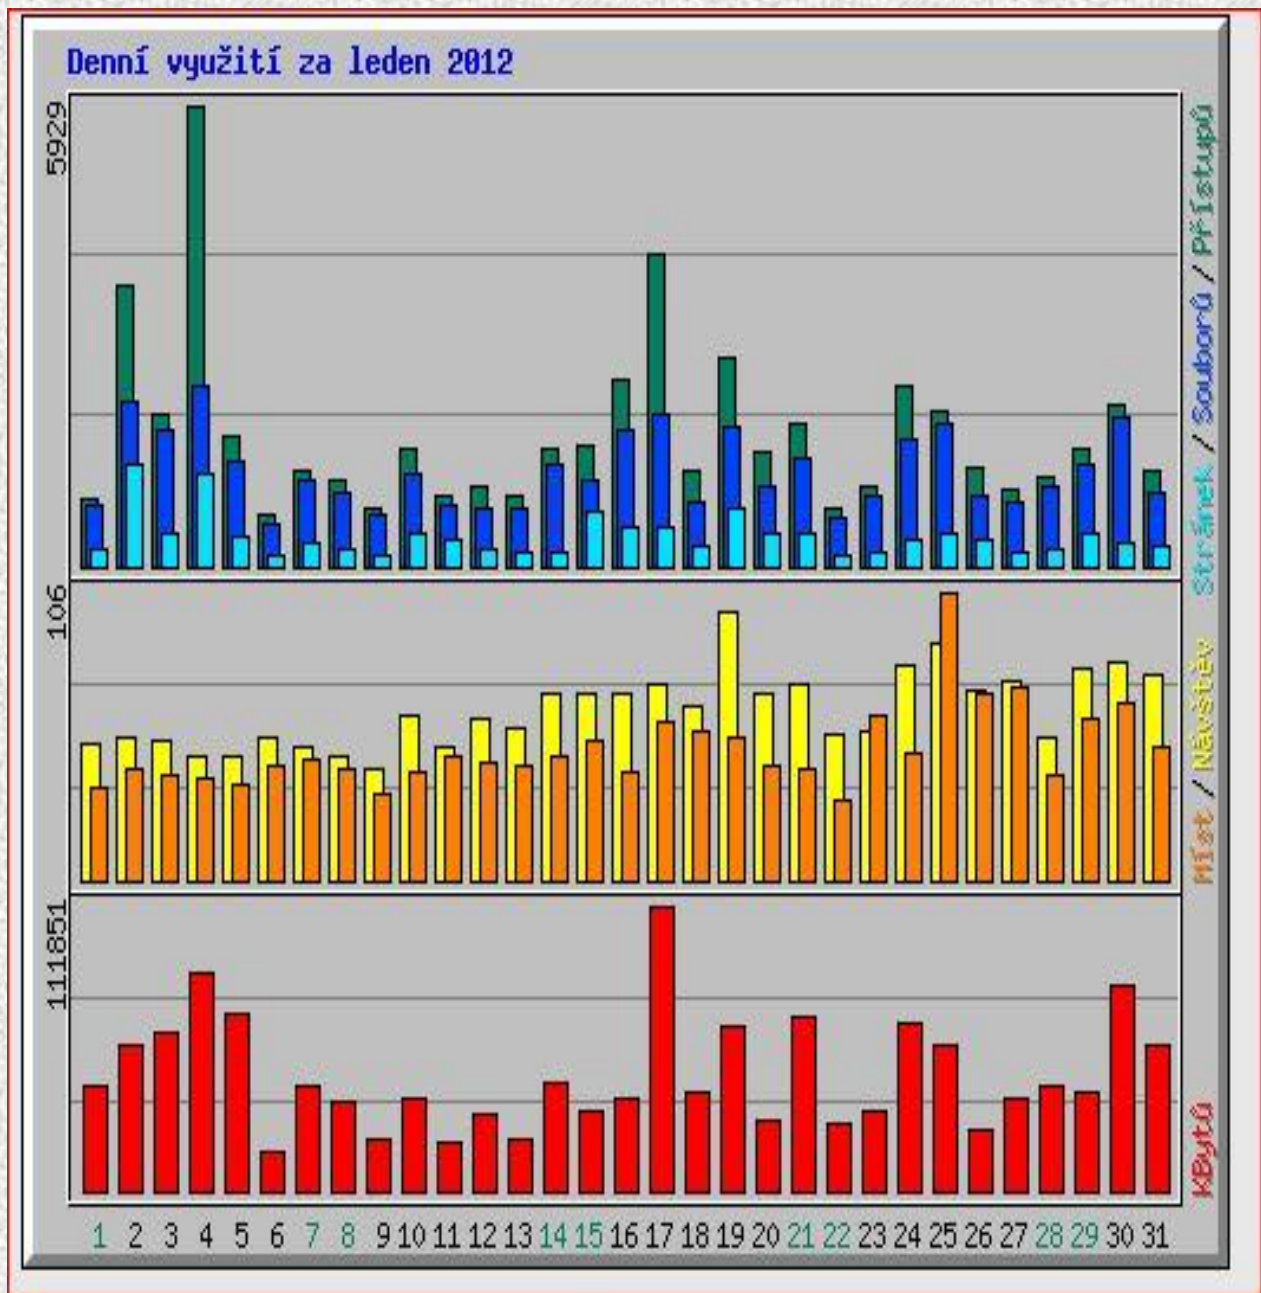

Leden 2012:

Denní statistiky za leden 2012

Den	Přístupů		Soubojů		Stránek		Návštěv		Míst		kBytů	
1	868	1.63%	779	2.04%	241	1.99%	50	2.58%	34	4.95%	41582	2.95%
2	3591	6.76%	2120	5.56%	1296	10.72%	53	2.73%	41	5.97%	57579	4.08%
3	1969	3.71%	1757	4.61%	423	3.50%	51	2.63%	39	5.68%	61921	4.39%
4	5929	11.17%	2331	6.11%	1209	10.00%	46	2.37%	38	5.53%	85308	6.05%
5	1682	3.17%	1353	3.55%	386	3.19%	45	2.32%	35	5.09%	68867	4.88%
6	659	1.24%	533	1.40%	122	1.01%	53	2.73%	42	6.11%	14848	1.05%
7	1231	2.32%	1101	2.89%	302	2.50%	49	2.53%	44	6.40%	41344	2.93%
8	1093	2.06%	943	2.47%	230	1.90%	45	2.32%	41	5.97%	35378	2.51%
9	728	1.37%	663	1.74%	154	1.27%	41	2.12%	32	4.66%	19685	1.40%
10	1517	2.86%	1177	3.09%	417	3.45%	61	3.15%	40	5.82%	35794	2.54%
11	913	1.72%	769	2.02%	346	2.86%	49	2.53%	45	6.55%	19663	1.39%
12	1013	1.91%	756	1.98%	228	1.89%	59	3.04%	43	6.26%	30348	2.15%
13	910	1.71%	753	1.97%	169	1.40%	56	2.89%	42	6.11%	20730	1.47%
14	1502	2.83%	1306	3.42%	184	1.52%	68	3.51%	45	6.55%	42314	3.00%
15	1572	2.96%	1120	2.94%	708	5.85%	68	3.51%	51	7.42%	30896	2.19%
16	2404	4.53%	1753	4.59%	515	4.26%	68	3.51%	40	5.82%	36694	2.60%
17	4001	7.54%	1948	5.11%	499	4.13%	72	3.72%	58	8.44%	111851	7.93%
18	1231	2.32%	836	2.19%	270	2.23%	64	3.30%	55	8.01%	38184	2.71%
19	2667	5.02%	1792	4.70%	747	6.18%	98	5.06%	53	7.71%	64831	4.60%
20	1454	2.74%	1045	2.74%	408	3.37%	69	3.56%	42	6.11%	27471	1.95%
21	1849	3.48%	1408	3.69%	424	3.51%	72	3.72%	41	5.97%	68435	4.85%
22	730	1.37%	622	1.63%	151	1.25%	54	2.79%	29	4.22%	26476	1.88%
23	1034	1.95%	923	2.42%	172	1.42%	55	2.84%	61	8.88%	30762	2.18%
24	2300	4.33%	1628	4.27%	356	2.94%	79	4.08%	47	6.84%	65169	4.62%
25	2016	3.80%	1824	4.78%	408	3.37%	87	4.49%	106	15.43%	57179	4.06%
26	1290	2.43%	912	2.39%	335	2.77%	70	3.61%	69	10.04%	24015	1.70%
27	970	1.83%	807	2.12%	175	1.45%	73	3.77%	71	10.33%	35664	2.53%
28	1134	2.14%	1017	2.67%	223	1.84%	53	2.73%	39	5.68%	41015	2.91%
29	1521	2.86%	1323	3.47%	418	3.46%	78	4.02%	59	8.59%	38719	2.75%
30	2079	3.92%	1903	4.99%	309	2.55%	80	4.13%	65	9.46%	80517	5.71%
31	1241	2.34%	950	2.49%	270	2.23%	76	3.92%	49	7.13%	56736	4.02%